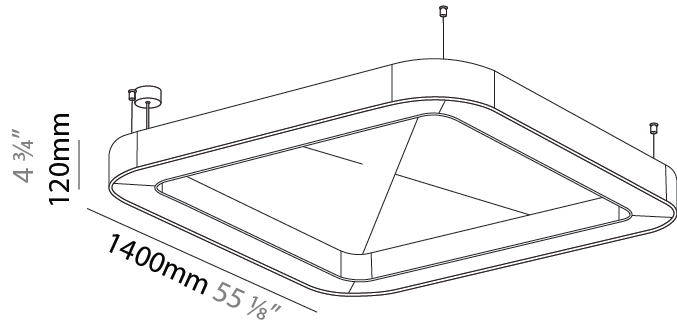

1. To build a product code in our configurator select the specify button on the base model # product page
2. To build a manual product code on this datasheet choose from the options listed below in blue font and add the suffix to the base model #

GENERAL

Series: Quantum Acoustic
Brand: Prolicht
Division: Architectural
Mounting Type: Suspension
Mounting Location: Ceiling
Subcategory: Acoustic

PHYSICAL

Shape: Round
Length (mm): 1400
Length (in): 55 1/8
Width (mm): 1400
Width (in): 55 1/8
Height (mm): 120
Height (in): 4 3/4
Light Distribution: Direct
Diffuser: PMMA - Opal / Micro-Prism
Fixture Finish: SSR / BKV / CWI / CRY / HAB / UFT / ITA / RUA / FTG / MYG / LOD / PUS / FRO / FUP / KIA / POP / BLS / SPG / MEY / GOH / GUM / CHC / COM / ABZ / JAG / OBR / MOS / ROR
Accent Finish: ANC / ASH / BNA / BTC / BZE / CEL / EGG / EVG / FOG / FOS / FST / FUA / IRI / IRO / KHA / LIC / LIM / MER / MSN / MUS / ONX / PEA / PLU / POL / PPY / RAY / ROY / RST / STE / SWD / TAN / TAU
Fixture Material: Aluminum
Cable Details: 2 000mm / 78 3/4" or 6 000mm / 236 1/4" Transparent Cable

ELECTRICAL

Lamp Type: LED (Zhaga Standard)
Input Wattage (W): 78.3

LED

Color Temperature (°K): 2700 / 3000 / 3500 / 4000
Max. Delivered Lumen (lm): Max 12847
Nominal Lumen (lm): Max 17519
CRI: >90 CRI
Lamp Life (hrs): 50000

OPTICAL

RATINGS AND CERTIFICATIONS

Certified By: CSA Certified to UL and CSA Standards
IP rating: IP20