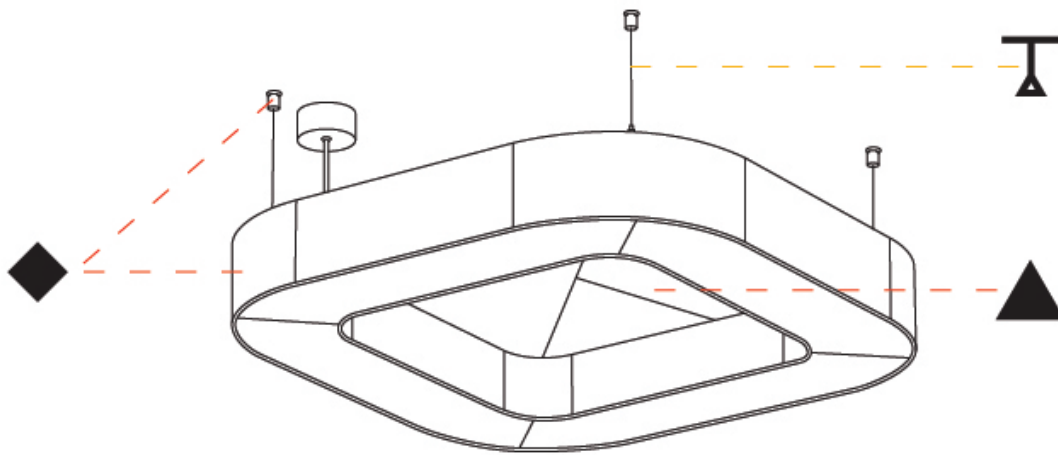

QUANTUM ACOUSTIC SUSPENSION

A300732-

PROJECT	_____
TYPE	_____
SPECIFIER	_____
QUANTITY	_____
DATE	_____

A