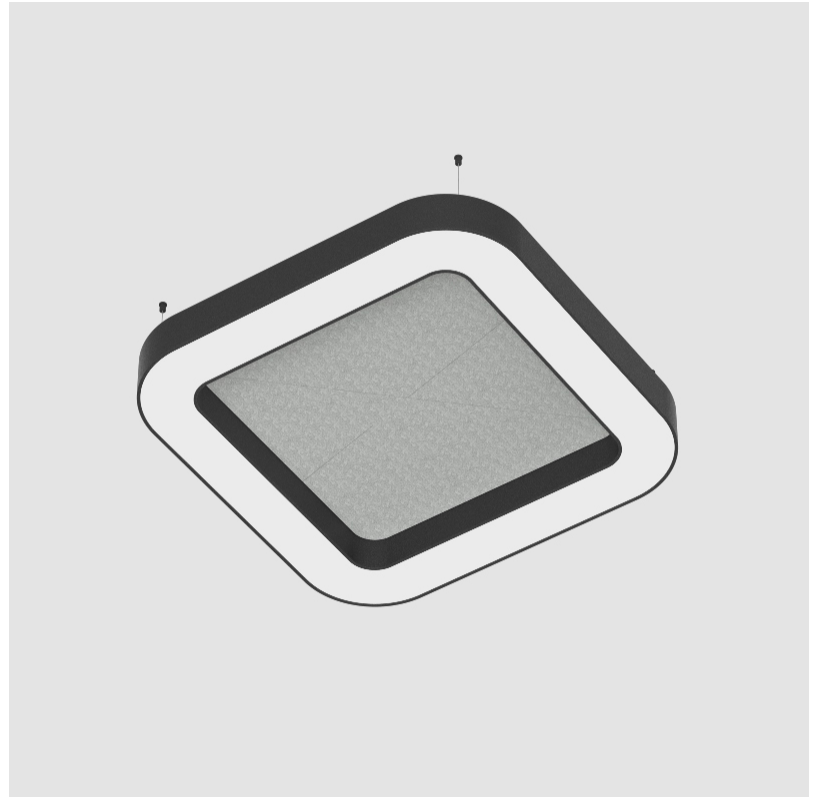

1. To build a product code in our configurator select the specify button on the base model # product page
2. To build a manual product code on this datasheet choose from the options listed below in blue font and add the suffix to the base model #

GENERAL

Series: Quantum Acoustic
Brand: Prolicht
Division: Architectural
Mounting Type: Suspension
Mounting Location: Ceiling
Subcategory: Acoustic

PHYSICAL

Shape: Round
Length (mm): 1100
Length (in): 43 ⁵/₁₆
Width (mm): 1100
Width (in): 43 ⁵/₁₆
Height (mm): 120
Height (in): 4 ³/₄
Light Distribution: Direct
Diffuser: PMMA - Opal / Micro-Prism
Fixture Finish: SSR / BKV / CWI / CRY / HAB / UFT / ITA / RUA / FTG / MYG / LOD / PUS / FRO / FUP / KIA / POP / BLS / SPG / MEY / GOH / GUM / CHC / COM / ABZ / JAG / OBR / MOS / ROR
Accent Finish: ANC / ASH / BNA / BTC / BZE / CEL / EGG / EVG / FOG / FOS / FST / FUA / IRI / IRO / KHA / LIC / LIM / MER / MSN / MUS / ONX / PEA / PLU / POL / PPY / RAY / ROY / RST / STE / SWD / TAN / TAU
Fixture Material: Aluminum
Cable Details: 2 000mm / 78 3/4" or 6 000mm / 236 1/4" Transparent Cable

ELECTRICAL

Lamp Type: LED (Zhaga Standard)
Input Wattage (W): 58.7

LED

Color Temperature (°K): 2700 / 3000 / 3500 / 4000
Max. Delivered Lumen (lm): 4979 / 5153 / 6051 / 5239
Nominal Lumen (lm): 7660 / 7928 / 9309 / 8060
CRI: >90 CRI
Lamp Life (hrs): 50000

OPTICAL

RATINGS AND CERTIFICATIONS

Certified By: CSA Certified to UL and CSA Standards
IP rating: IP20